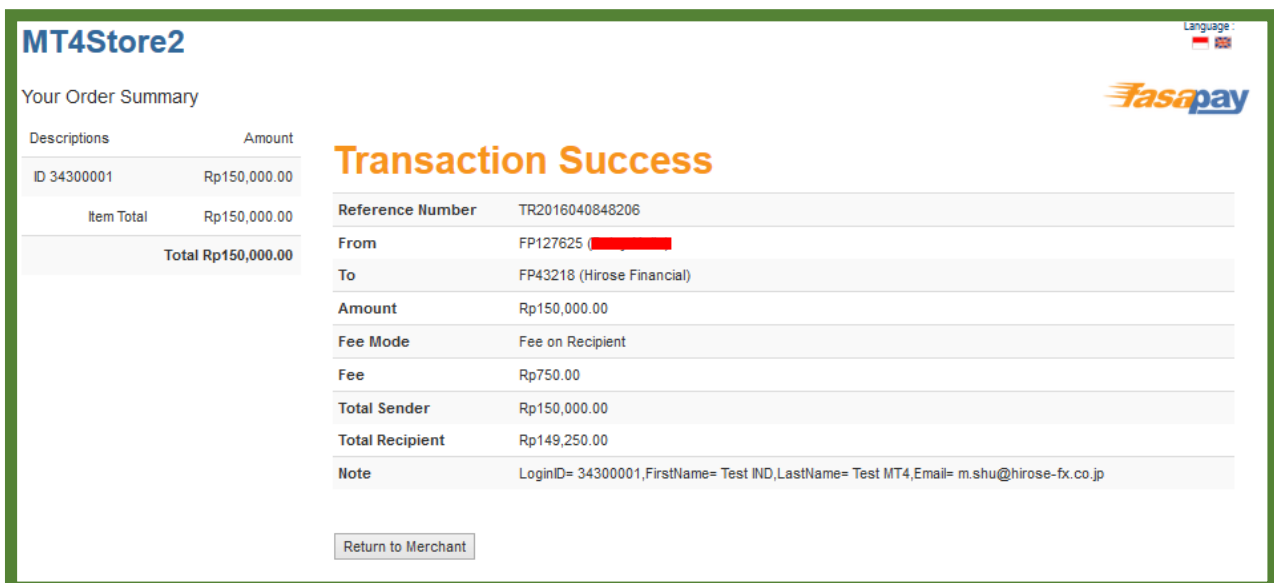

1. Transaksi deposit sukses. Saldo akun Binary Options Anda akan langsung terisi dengan dana deposit Anda. Silahkan login ke akun Binary Options untuk cek saldo Anda.